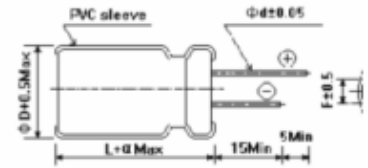

ΦD	10	12.5	16	18
F	5.0	5.0	7.5	7.5
Φd	0.6	0.6	0.8	0.8
a	2.0	2.0	2.0	2.0