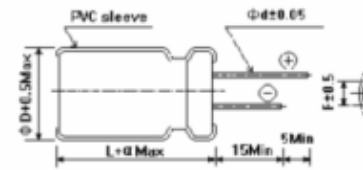

ΦD	10	12.5	16	18
F	5.0	5.0	7.5	7.5
Φd	0.6	0.6	0.8	0.8
a	2.0	2.0	2.0	2.0