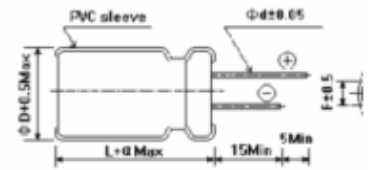

ϕD	10	12.5	16	18
F	5.0	5.0	7.5	7.5
ϕd	0.6	0.6	0.8	0.8
a	2.0	2.0	2.0	2.0