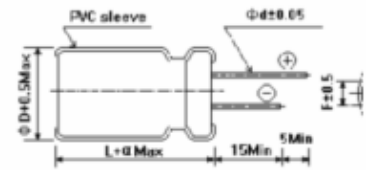

ΦD	10	12.5	16	18
F	5.0	5.0	7.5	7.5
Φd	0.6	0.6	0.8	0.8
a	2.0	2.0	2.0	2.0