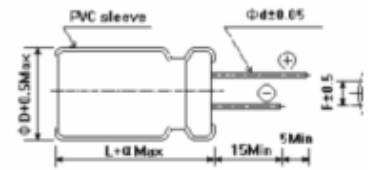

ΦD	10	12.5	16	18
F	5.0	5.0	7.5	7.5
Φd	0.6	0.6	0.8	0.8
a	2.0	2.0	2.0	2.0