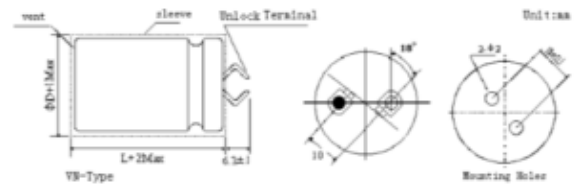

*ROHS Compliant