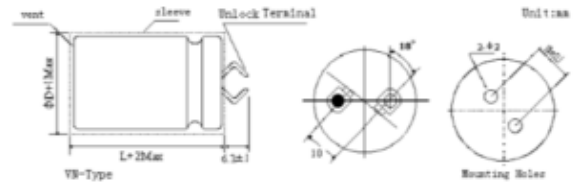

*ROHS Compliant