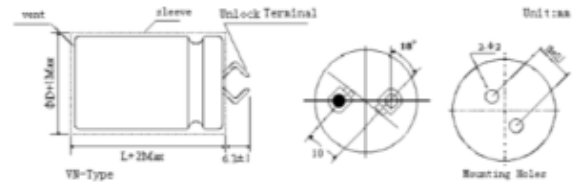

*ROHS Compliant